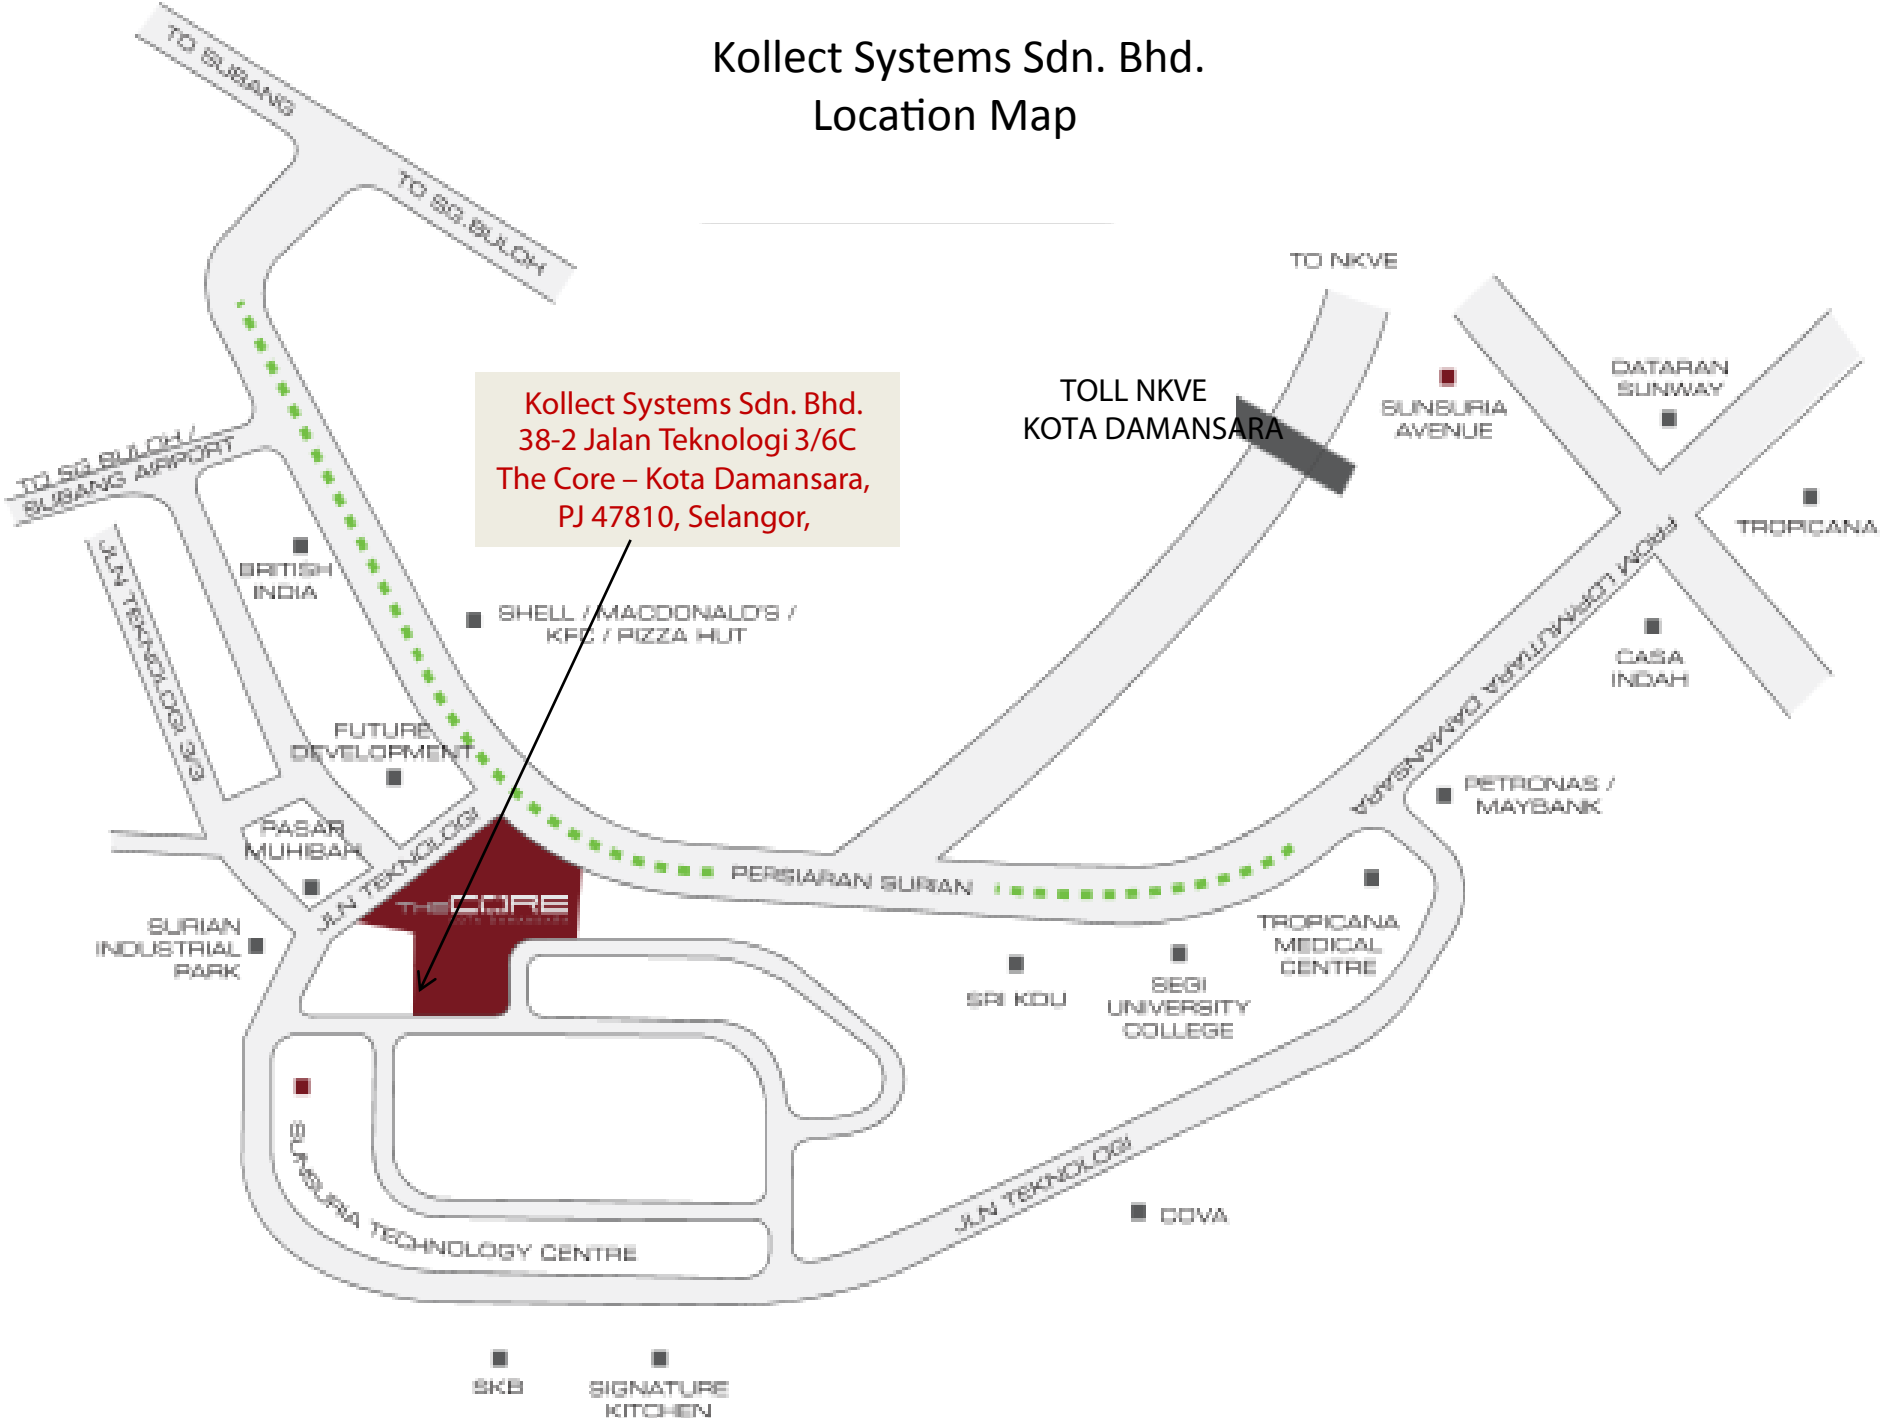

Kollect Systems Sdn. Bhd. Location Map

Kollect Systems Sdn. Bhd.
38-2 Jalan Teknologi 3/6C
The Core – Kota Damansara,
PJ 47810, Selangor,

TOLL NKVE
KOTA DAMANSARA

SKB
SIGNATURE
KITCHEN